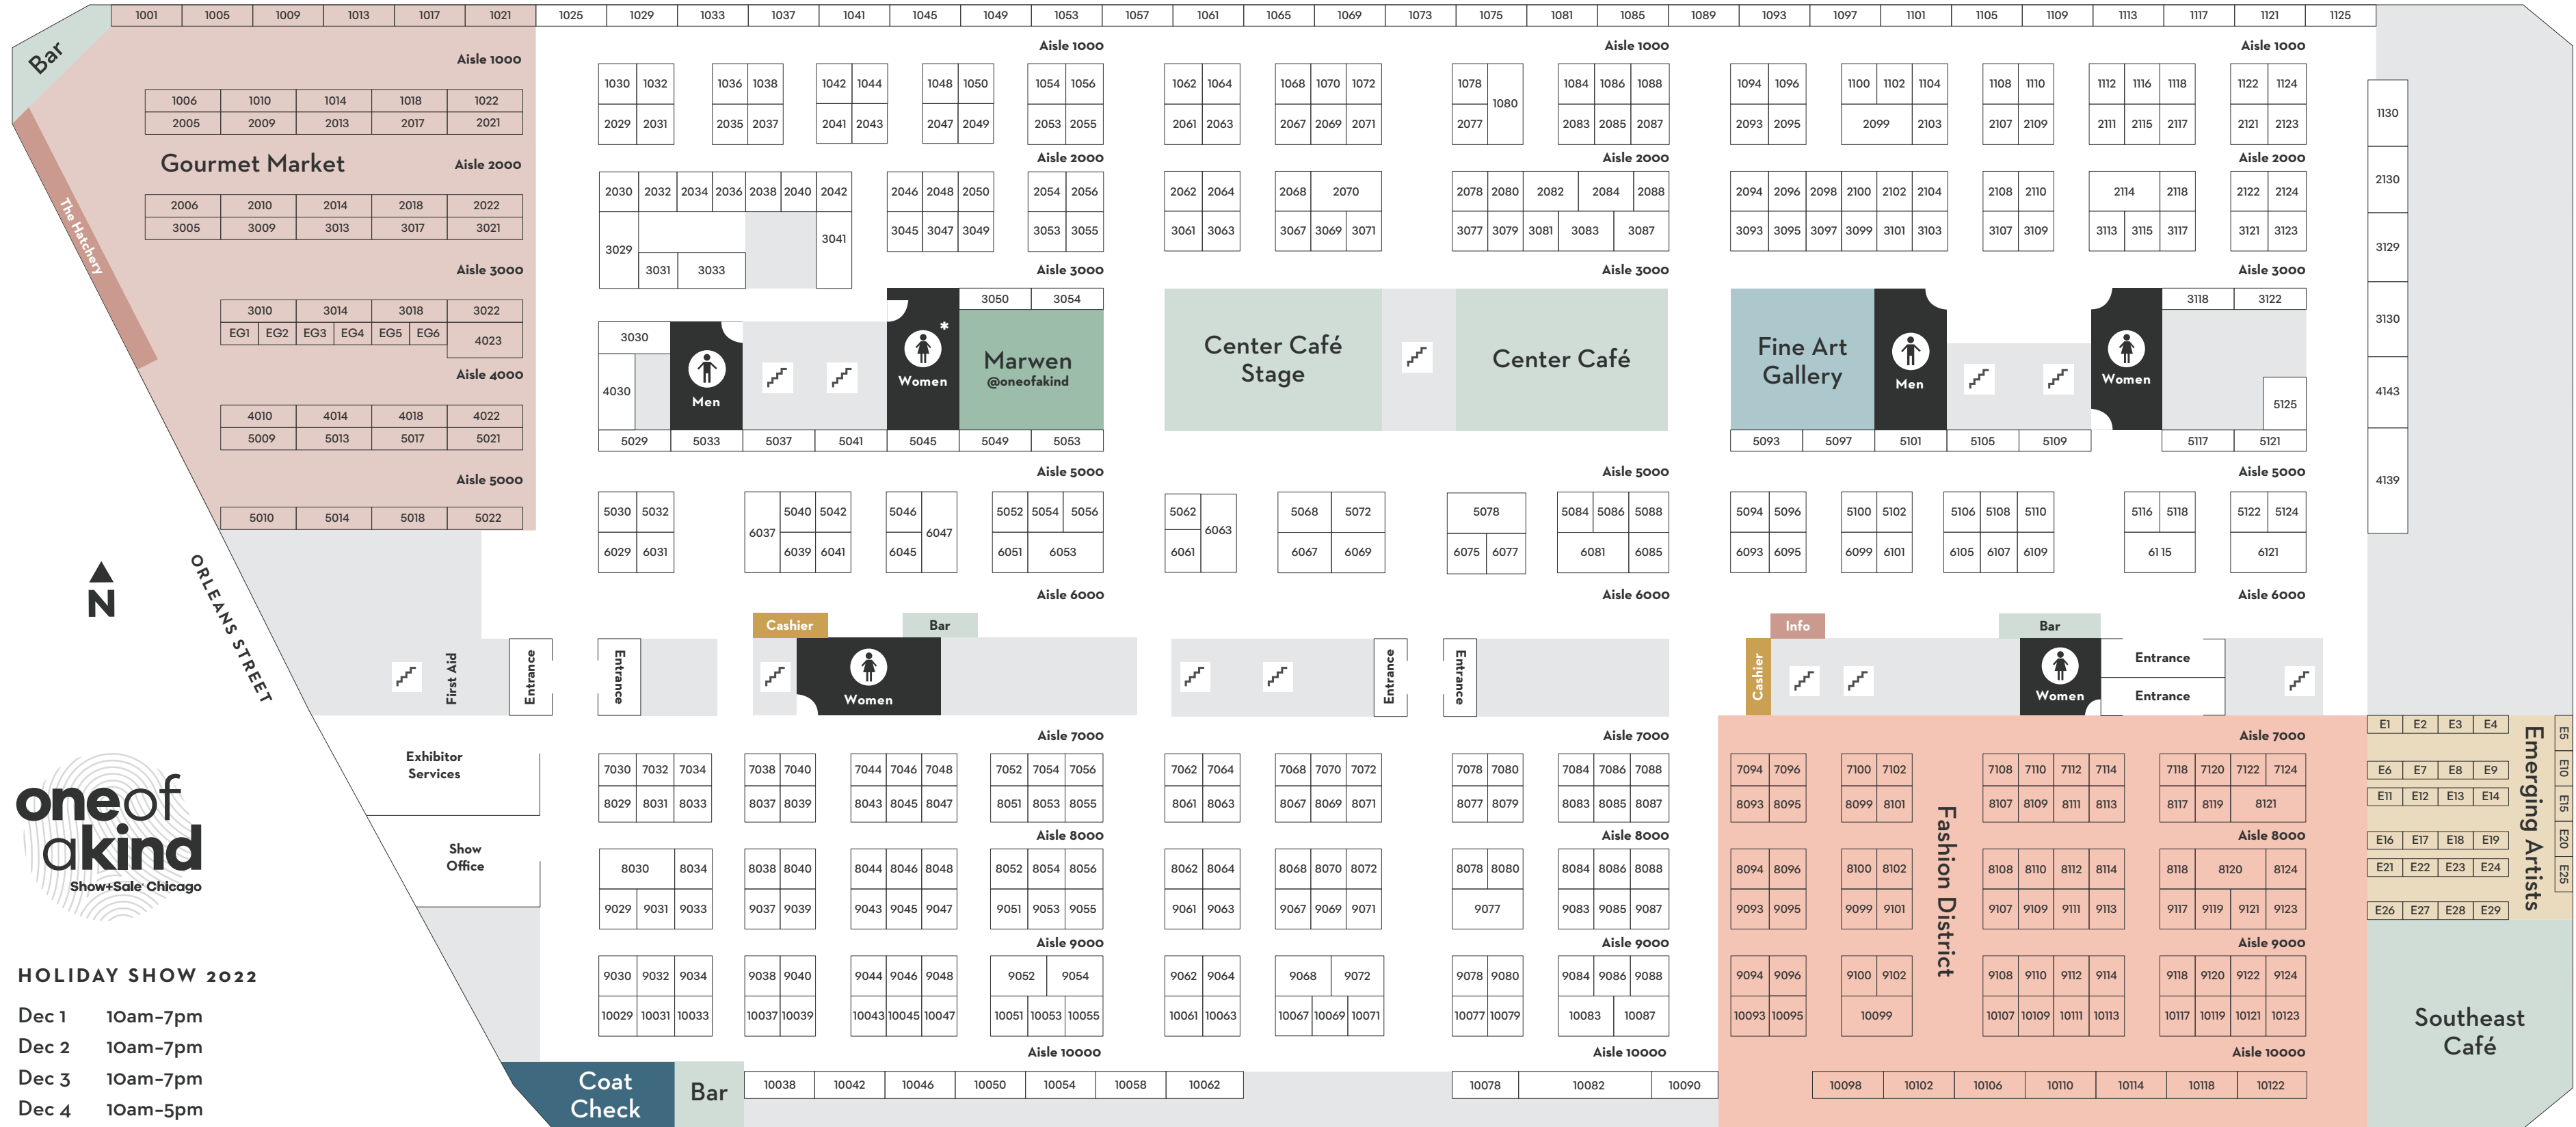

KINZIE STREET

WELLS STREET

MART PLAZA DRIVE

HOLIDAY SHOW 2022

- Dec 1 10am-7pm
- Dec 2 10am-7pm
- Dec 3 10am-7pm
- Dec 4 10am-5pm

Legend for floor plan symbols:

- Light Green Circle: Café / Bar
- Brown Circle: The Hatchery
- Dark Green Circle: Marwen @oneofakind
- Light Brown Circle: Gourmet Market
- Teal Circle: Fine Art Gallery
- Red Circle: Information Desk
- Yellow Circle: Emerging Artists
- Orange Circle: Fashion District
- Dark Blue Circle: Coat Check
- Black Circle: Restrooms *Diaper Changing Station
- Gold Circle: Cashier