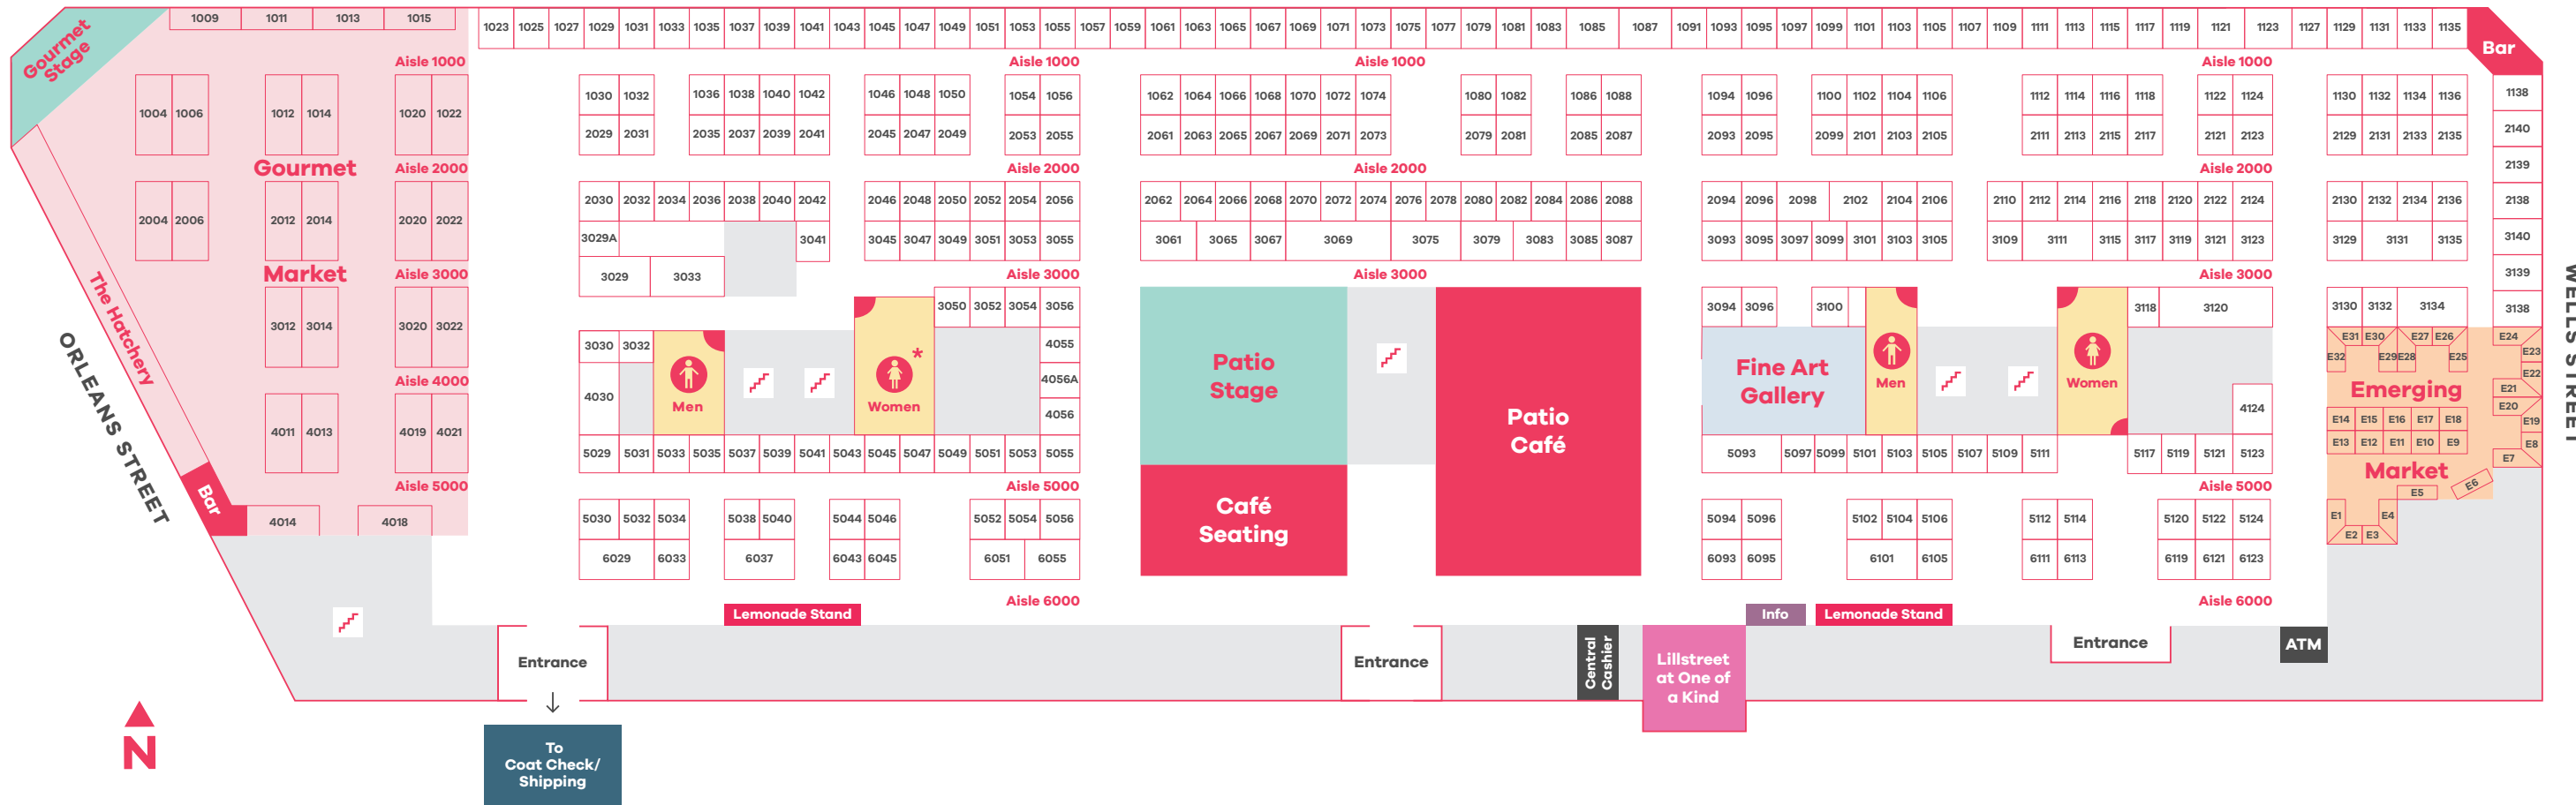

KINZIE STREET

**Spring**

Apr 28 11am-8pm  
 Apr 29 10am-7pm  
 Apr 30 10am-5pm

 **Gourmet Market**

 **Stage**

 **Restrooms / Diaper Changing Station\***

 **Fine Art Gallery**

 **Emerging Market**

 **Coat Check / Shipping**

 **Café / Bar**

 **Lillstreet at One of a Kind**

 **ATM / Central Cashier**

 **Info**